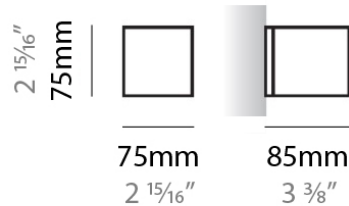

PROJECT	_____
TYPE	_____
NOTES	_____
QUANTITY	_____
DATE	_____

TOY SURFACE

D83147-WHI

GENERAL

Series: Toy
Brand: Panzeri
Division: Design
Mounting Type: Surface
Mounting Location: Wall

PHYSICAL

Shape: Square
Length (mm): 75
Length (in): $2 \frac{15}{16}$
Height (mm): 75
Height (in): $2 \frac{15}{16}$
Extension (mm): 85
Extension (in): $3 \frac{3}{8}$
Light Distribution: Direct / Indirect
Weight (kg): 0.6
Weight (lbs): 1
Diffuser: Frost White Glass
Fixture Material: Metal

ELECTRICAL

Number of Lamps: 1
Lamp Type: LED Retrofit / Halogen
Bulb Included: Bulb Not Included
Total Output Wattage (W): 3 / 35
Max. Wattage Per Lamp (W): 3 / 35
Lamp Base: G9
Input Voltage (V): 120

LED

OPTICAL

RATINGS AND CERTIFICATIONS

Certified By: CSA Certified to UL and CSA Standards
IP rating: IP20